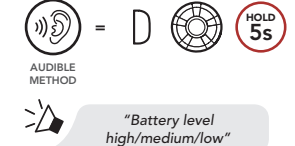

Audible Method