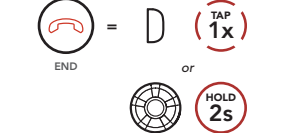

RIDE CONNECTED

Blast your favorite tunes, talk over the intercom with your buddies, hear directions from your GPS and more, all through your headset. With built-in Bluetooth® capabilities, Quad HD camera, HD speakers and a microphone using Advanced Noise Control™, technology has never felt so minimal or freeing.

- Bluetooth® Integrated
- 1.6 Km (1.0 Mile) Intercom
- Quad HD Camera Integrated
- Four-Way Intercom
- Unibody Design
- Smart Audio Mix™
- Advanced Noise Control™
- WiFi Enabled
- Audio Multitasking™
- Audio Source Priority

GETTING STARTED

1. This product comes with a Quick Start Guide, which is a basic version of the User's Guide. **A FULL VERSION OF THE USER'S GUIDE CAN BE DOWNLOADED AT SENA.COM.**
2. Update this product for free with the latest firmware to fully enjoy the new advanced features built into this product. Visit SENA.COM to see how to update your product.
3. Users can follow Sena on Facebook, YouTube, Twitter and Instagram to receive the most up to date information on products, helpful tips and all other announcements regarding Sena products.

SENA Sena Technologies, Inc.
SENA.COM
Customer Support: support.sena.com

10C PRO

GETTING STARTED

GETTING STARTED

How to Use This Guide

The legend and callouts are here to help you read the illustrations. New technology can be confusing, but we've created a simple way to perform actions using illustrations.

Buttons

GETTING STARTED

Icon Legend

TAP 1x Tap button/Jog Dial the specified number of times

HOLD 10s Press and Hold button/Jog Dial for the specified amount of time

ROTATE L **ROTATE R** **ROTATE** Rotate Jog Dial clockwise (right) or counterclockwise (left).

ROTATE L **ROTATE R** **ROTATE** Rotate while Pressing Jog Dial clockwise (right) or counterclockwise (left).

"Hello" Audible prompt

QUICK START GUIDE

Product Details

10C PRO