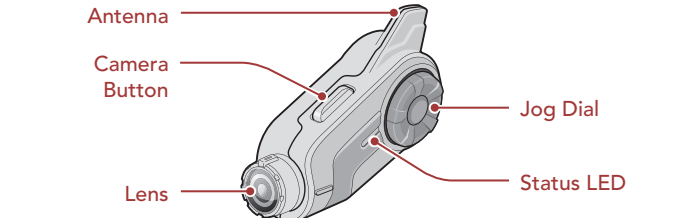

QUICK START GUIDE

Product Details

10C PRO

QUICK START GUIDE