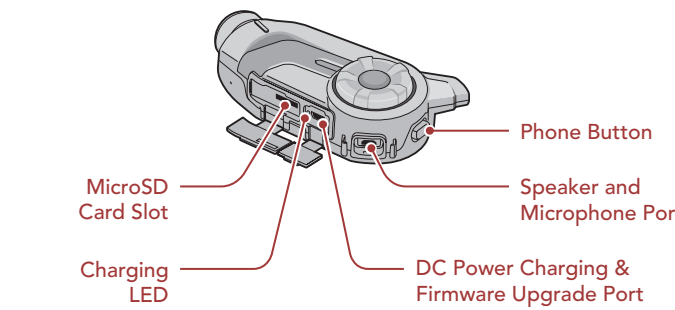

QUICK START GUIDE

Product Details

10C PRO

QUICK START GUIDE