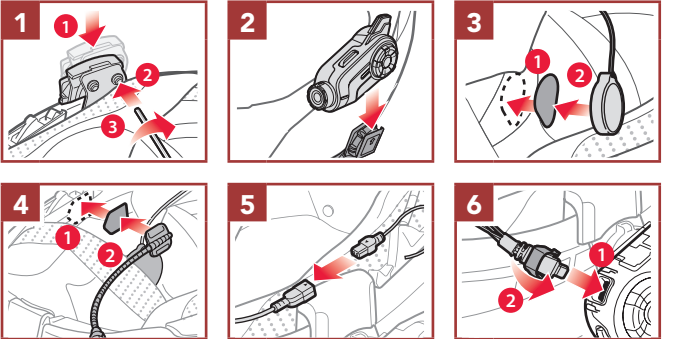

QUICK START GUIDE

Installation

Basic Operations

Powering On

Volume Up

Powering Off

Volume Down

QUICK START GUIDE

Checking the Battery Level

Visual Method

Audible Method

Bluetooth Pairing (Phone, MP3, GPS)

Mobile Phone Pairing

"Phone pairing"

Steps continued...

LED STATUS = Alternating blue and red flashing lights indicate **device is now discoverable.**

PIN NUMBER = 0000

QUICK START GUIDE

Mobile Phone

Answer a Call

End a Call

Music Controls

Play/Pause

Track forward

Track backward

QUICK START GUIDE

Camera Controls

Camera On

Camera Off

Taking Photos

"[Shutter sound]"

Intercom

Pairing Headset A with Headset B

Start/End Intercom with Headset B

"Intercom pairing"

YOU = Flashing blue LED confirms intercoms are paired.

or = Flashing blue LED confirms intercoms are paired.

LED STATUS = Flashing blue LED confirms intercoms are paired.

LED STATUS = Flashing blue LED confirms intercoms are paired.

LED STATUS = Flashing blue LED confirms intercoms are paired.

10C PRO

QUICK START GUIDE

QUICK START GUIDE

Intercom

Pairing Headset A with Headset B

Start/End Intercom with Headset B

"Intercom pairing"

YOU = Flashing blue LED confirms intercoms are paired.

or = Flashing blue LED confirms intercoms are paired.

LED STATUS = Flashing blue LED confirms intercoms are paired.

LED STATUS = Flashing blue LED confirms intercoms are paired.

LED STATUS = Flashing blue LED confirms intercoms are paired.

10C PRO

QUICK START GUIDE