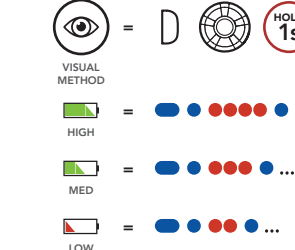

QUICK START GUIDE

Checking the Battery Level

Visual Method