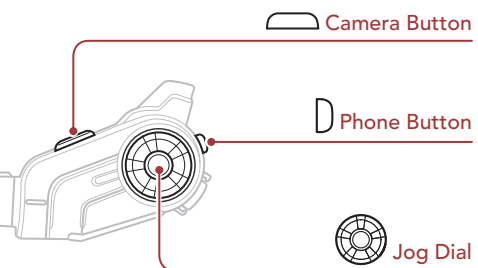

Buttons

GETTING STARTED

Icon Legend

TAP 1x Tap button/Jog Dial the specified number of times

HOLD 10s Press and Hold button/Jog Dial for the specified amount of time

ROTATE L **ROTATE R** **ROTATE** Rotate Jog Dial clockwise (right) or counterclockwise (left).

ROTATE L **ROTATE R** **ROTATE** Rotate while Pressing Jog Dial clockwise (right) or counterclockwise (left).

"Hello" Audible prompt