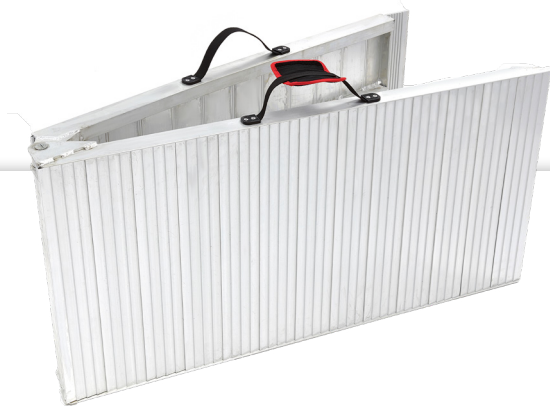

**Foldable Ramp
Heavy-Duty
Extra Width**

For more information visit www.acebikes.com

Foldable Ramp Heavy-Duty Extra Width

Article information

Model nr.:

E500

Model description:

Foldable Ramp Heavy-Duty
Extra Width

Color:

Aluminium

Accessories:

Carry Handle/Security strap

Capacity

Max. payload:

500 Kg

Technical information

Material:

Aluminium

Net weight:

16,5 Kg

Product Length folded:

114 cm

Product Length unfolded:

224 cm

Product width:

57 cm

- ✓ Superior Heavy-Duty all-aluminum yet lightweight construction.
- ✓ Equipped with easy to use handle for easy handling and storage .
- ✓ Extra width construction for easy loading and unloading.
- ✓ Fully closed surface for extra grip and durability.
- ✓ Suitable for all motorbikes weighing up to 500 kg.
- ✓ Ramp safety straps included to prevent the Ramp from sliding.