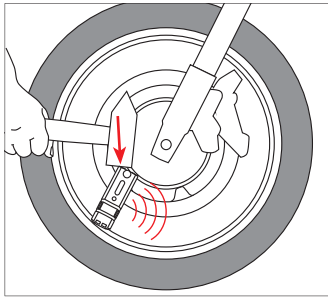

**ABUS 8077
Granit Detecto**

390351

1

2

3

4

5

6

7

8

9

10

11

2 x AAA incl.

12

13

14

100 db !

A

B

C

D

F

Activation
2 sec => BEEP!
green

4 sec => BEEP!
orange
3 x BEEP! + 6 sec => BEEP!
red

ALARM