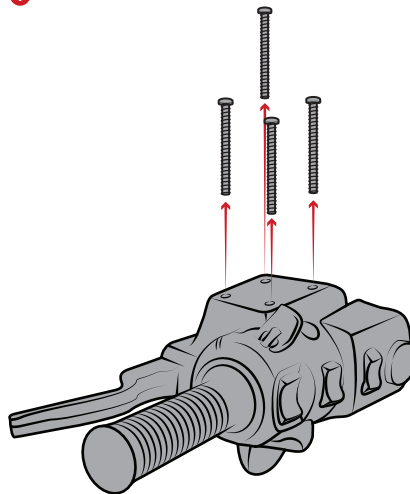

rammount.com
1.800.497.7479
support@rammount.com

RAM® Offset Brake/Clutch Reservoir Base

Parts Index

* not to scale

x 1

x 4

x 4

x 4
M4 x 35MM

x 4
M4 x 30MM

x 4
M4 x 20MM

1

2

RMR-INS-B-346