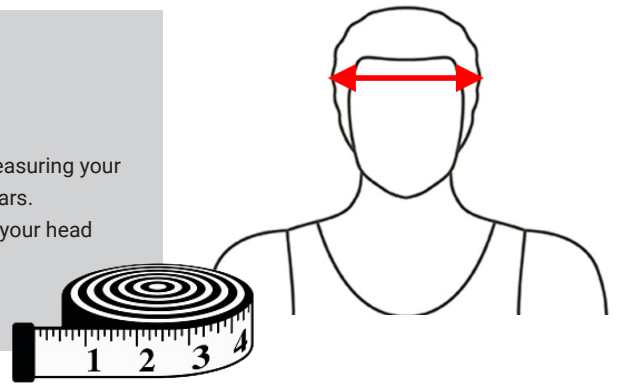

## Size chart

You determine the helmet size by measuring your head circumference just above the ears.  
Take a tape measure and determine your head circumference.  
All sizes are mentioned in cm.