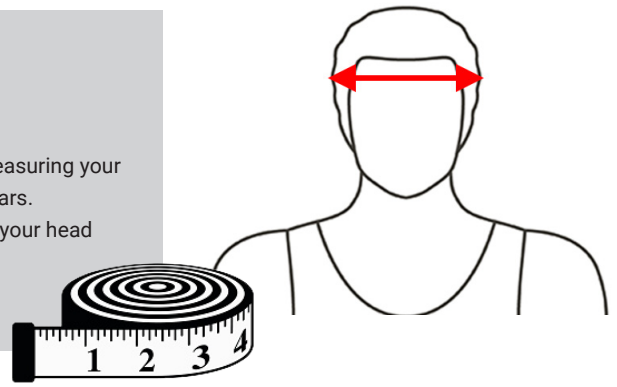

## Size chart

You determine the helmet size by measuring your head circumference just above the ears.  
Take a tape measure and determine your head circumference.  
All sizes are mentioned in cm.