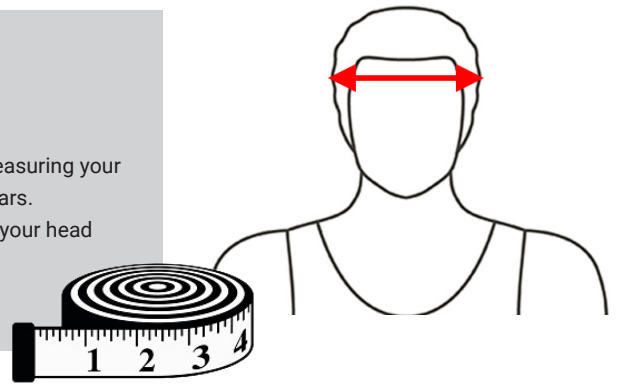

Size chart

You determine the helmet size by measuring your head circumference just above the ears.
Take a tape measure and determine your head circumference.
All sizes are mentioned in cm.

HELMETS GENERAL

2XS	XS	S	M	L	XL	2XL
51 - 52	53 - 54	55 - 56	57 - 58	59 - 60	61 - 62	63 - 64