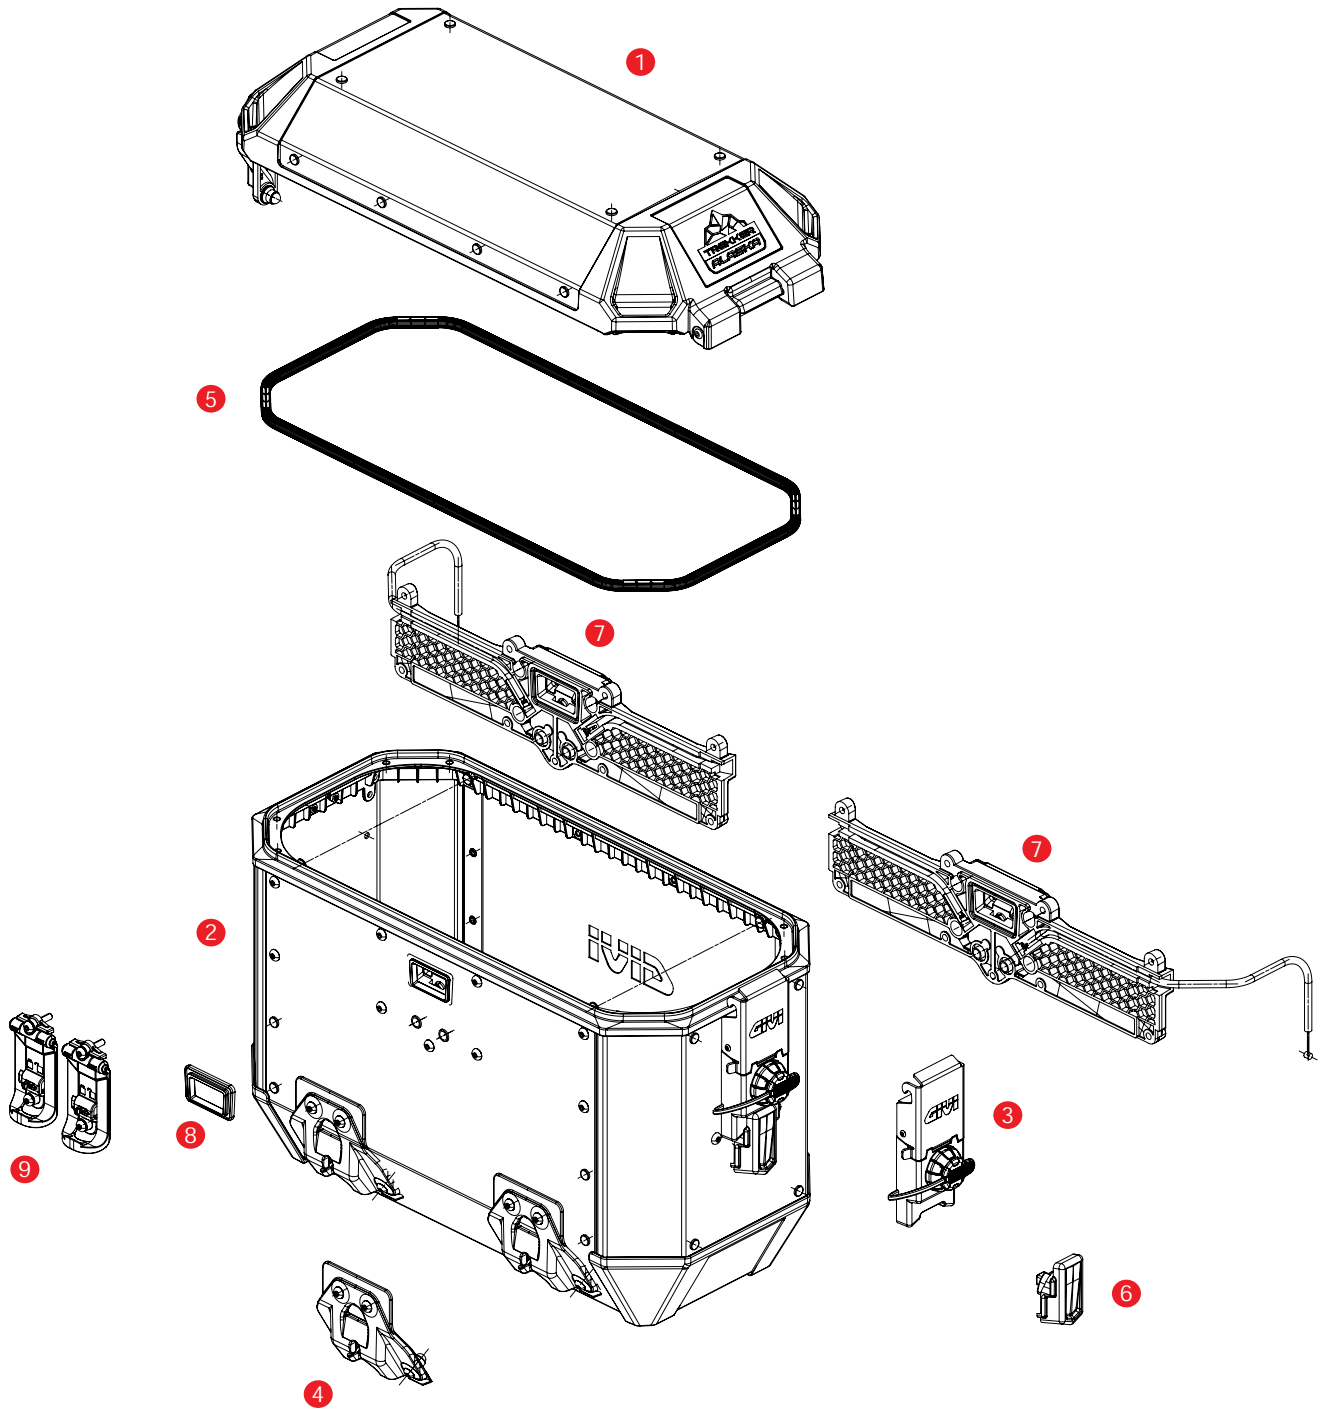

ALA36APACK2 / ALA36BPACK2 TREKKER ALASKA

1	ZALA36ACM	ALA36A assembled Top Shell, with handle
1	ZALA36BCM	ALA36B assembled Top Shell black, with handle
2	ZALA36ARFM	ALA36A assembled Bottom Shell, right side
2	ZALA36ALFM	ALA36A assembled Bottom Shell, left side
2	ZALA36BRFM	ALA36B assembled Bottom Shell black, right side
2	ZALA36BLFM	ALA36B assembled Bottom Shell black, left side
3	Z8024MR-ALA	Hinge stop
5	Z4943R	Trim

6	Z9799R	Release lever
7	Z9833-2MDXR	Reinforcement, right side
7	Z9833-2MSXR	Reinforcement, left side
4	Z9838R	Clamp
9	Z9837R	Hook system (Right / Left)
	SL101	Security lock set including cylinder, 2 keys, bush and under lock platelets
	SL103	Security Lock key set for 3 cases, including bush and under lock platelets