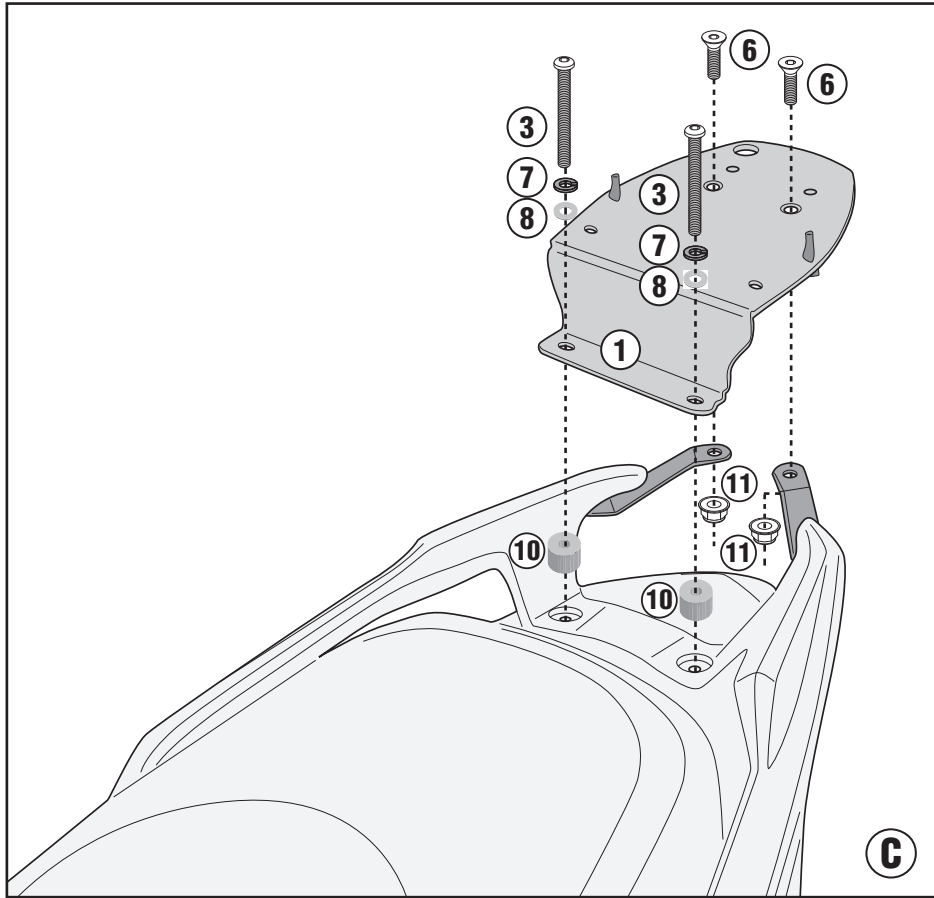

KYMCO X - TOWN 125 - 300 CITY (2020)

Z113 MONOLOCK PLATE