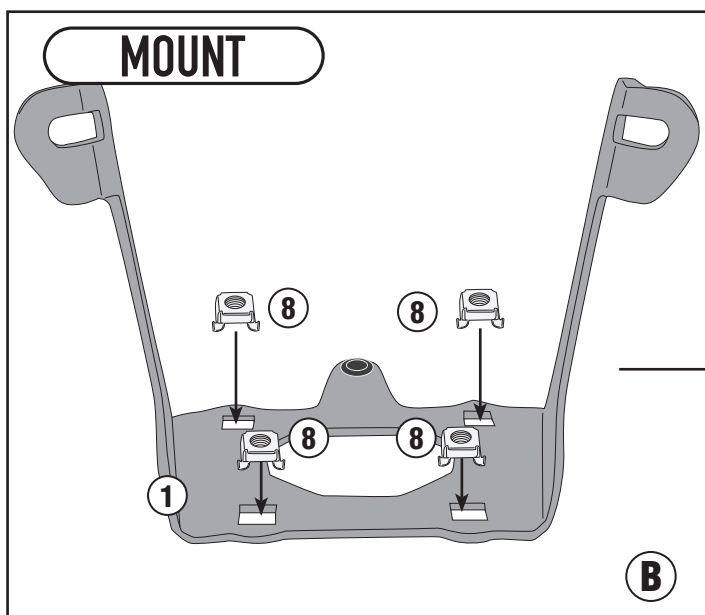

DON'T REMOVE ORIGINAL SPACERS