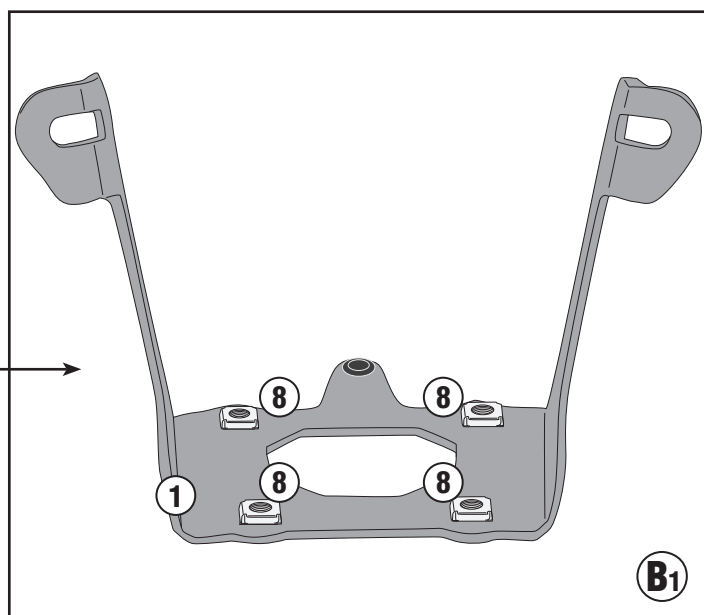

DON'T REMOVE ORIGINAL SPACERS